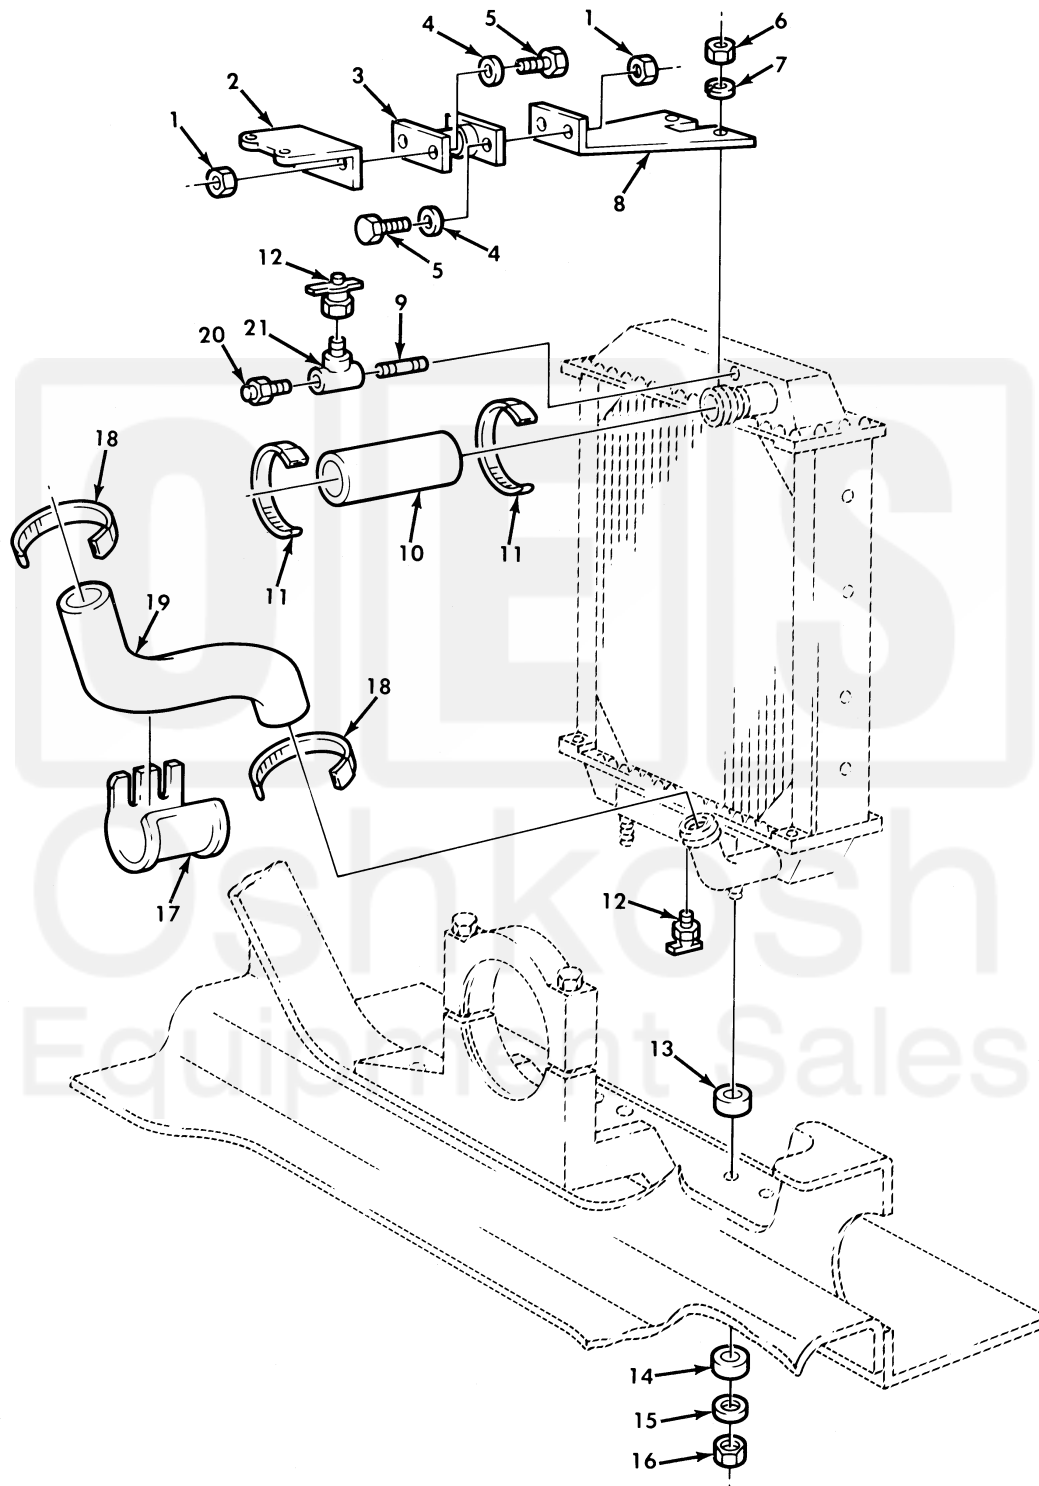

UNIT, DIRECT SUPPORT, AND GENERAL SUPPORT MAINTENANCE
REPAIR PARTS AND SPECIAL TOOLS LIST
TRUCK, 5-TON, 6X6, M809 SERIES TRUCKS (DIESEL)

Figure 81. Radiator Hoses and Mounting Hardware.

(1) ITEM NO	(2) SMR CODE	(3) NSN	(4) CAGEC	(5) PART NUMBER	(6) DESCRIPTION AND USABLE ON CODE (UOC)	(7) QTY
GROUP 05 COOLING SYSTEM						
0501 RADIATOR, EVAPORATIVE						
COOLER, OR HEAT EXCHANGER						
FIG. 81 RADIATOR HOSES AND MOUNTING						
HARDWARE						
1	PAOZZ	5310-00-982-4912	96906	MS21045-5	NUT, SELF-LOCKING, HE.....	4
2	PAOZZ	5340-00-134-3380	19207	11664465	BRACKET, ANGLE.....	1
3	PAOZZ	2930-00-919-2875	76005	J6272-5	MOUNT RADIATOR.....	1
4	PAOZZ	5310-00-081-4219	96906	MS27183-12	WASHER, FLAT.....	4
5	PAOZZ	5306-00-225-9088	96906	MS90726-33	BOLT, MACHINE.....	4
6	PAOZZ	5310-00-880-7744	96906	MS51967-5	NUT, PLAIN, HEXAGON.....	2
7	PAOZZ	5310-00-407-9566	96906	MS35338-45	WASHER, LOCK.....	2
8	PAOZZ	5340-00-134-3379	19207	11664464	BRACKET, ANGLE.....	1
9	PAOZZ	4730-00-196-1972	21450	144597	NIPPLE, PIPE.....	1
10	PAOZZ	4720-00-177-6157	19207	11664467	HOSE, PREFORMED.....	1
11	XDOZZ		34623	5964234	CLAMP, HOSE.....	2
12	PAOZZ	4820-00-849-1220	96906	MS35782-5	COCK, DRAIN.....	2
13	PAOZZ	5342-00-471-3268	19205	11664673	MOUNT, RESILIENT.....	2
14	PAOZZ	5340-00-134-3378	19207	11664463	BUMPER, RUBBER.....	2
15	PAOZZ	5310-00-470-4271	19207	11664571	WASHER, FLAT.....	2
16	PAOZZ	5310-00-062-4954	96906	MS21045-8	NUT, SELF-LOCKING, HE.....	2
17	PAOZZ	5342-01-093-4153	19207	11648771	BRACKET, RADIATOR HO.....	1
18	PAOZZ	4730-00-908-6292	96906	MS35842-14	CLAMP, HOSE.....	2
19	PAOZZ	4720-00-177-6163	19207	11664468	HOSE, PREFORMED.....	1
20	PAOZZ	4730-00-266-0538	96906	MS35869-23	ADAPTER, STRAIGHT, PI.....	1
21	PAOZZ	4730-00-254-6243	96906	MS14305-2U	TEE, PIPE UPPER RADIATOR DRAIN.....	1

END OF FIGURE